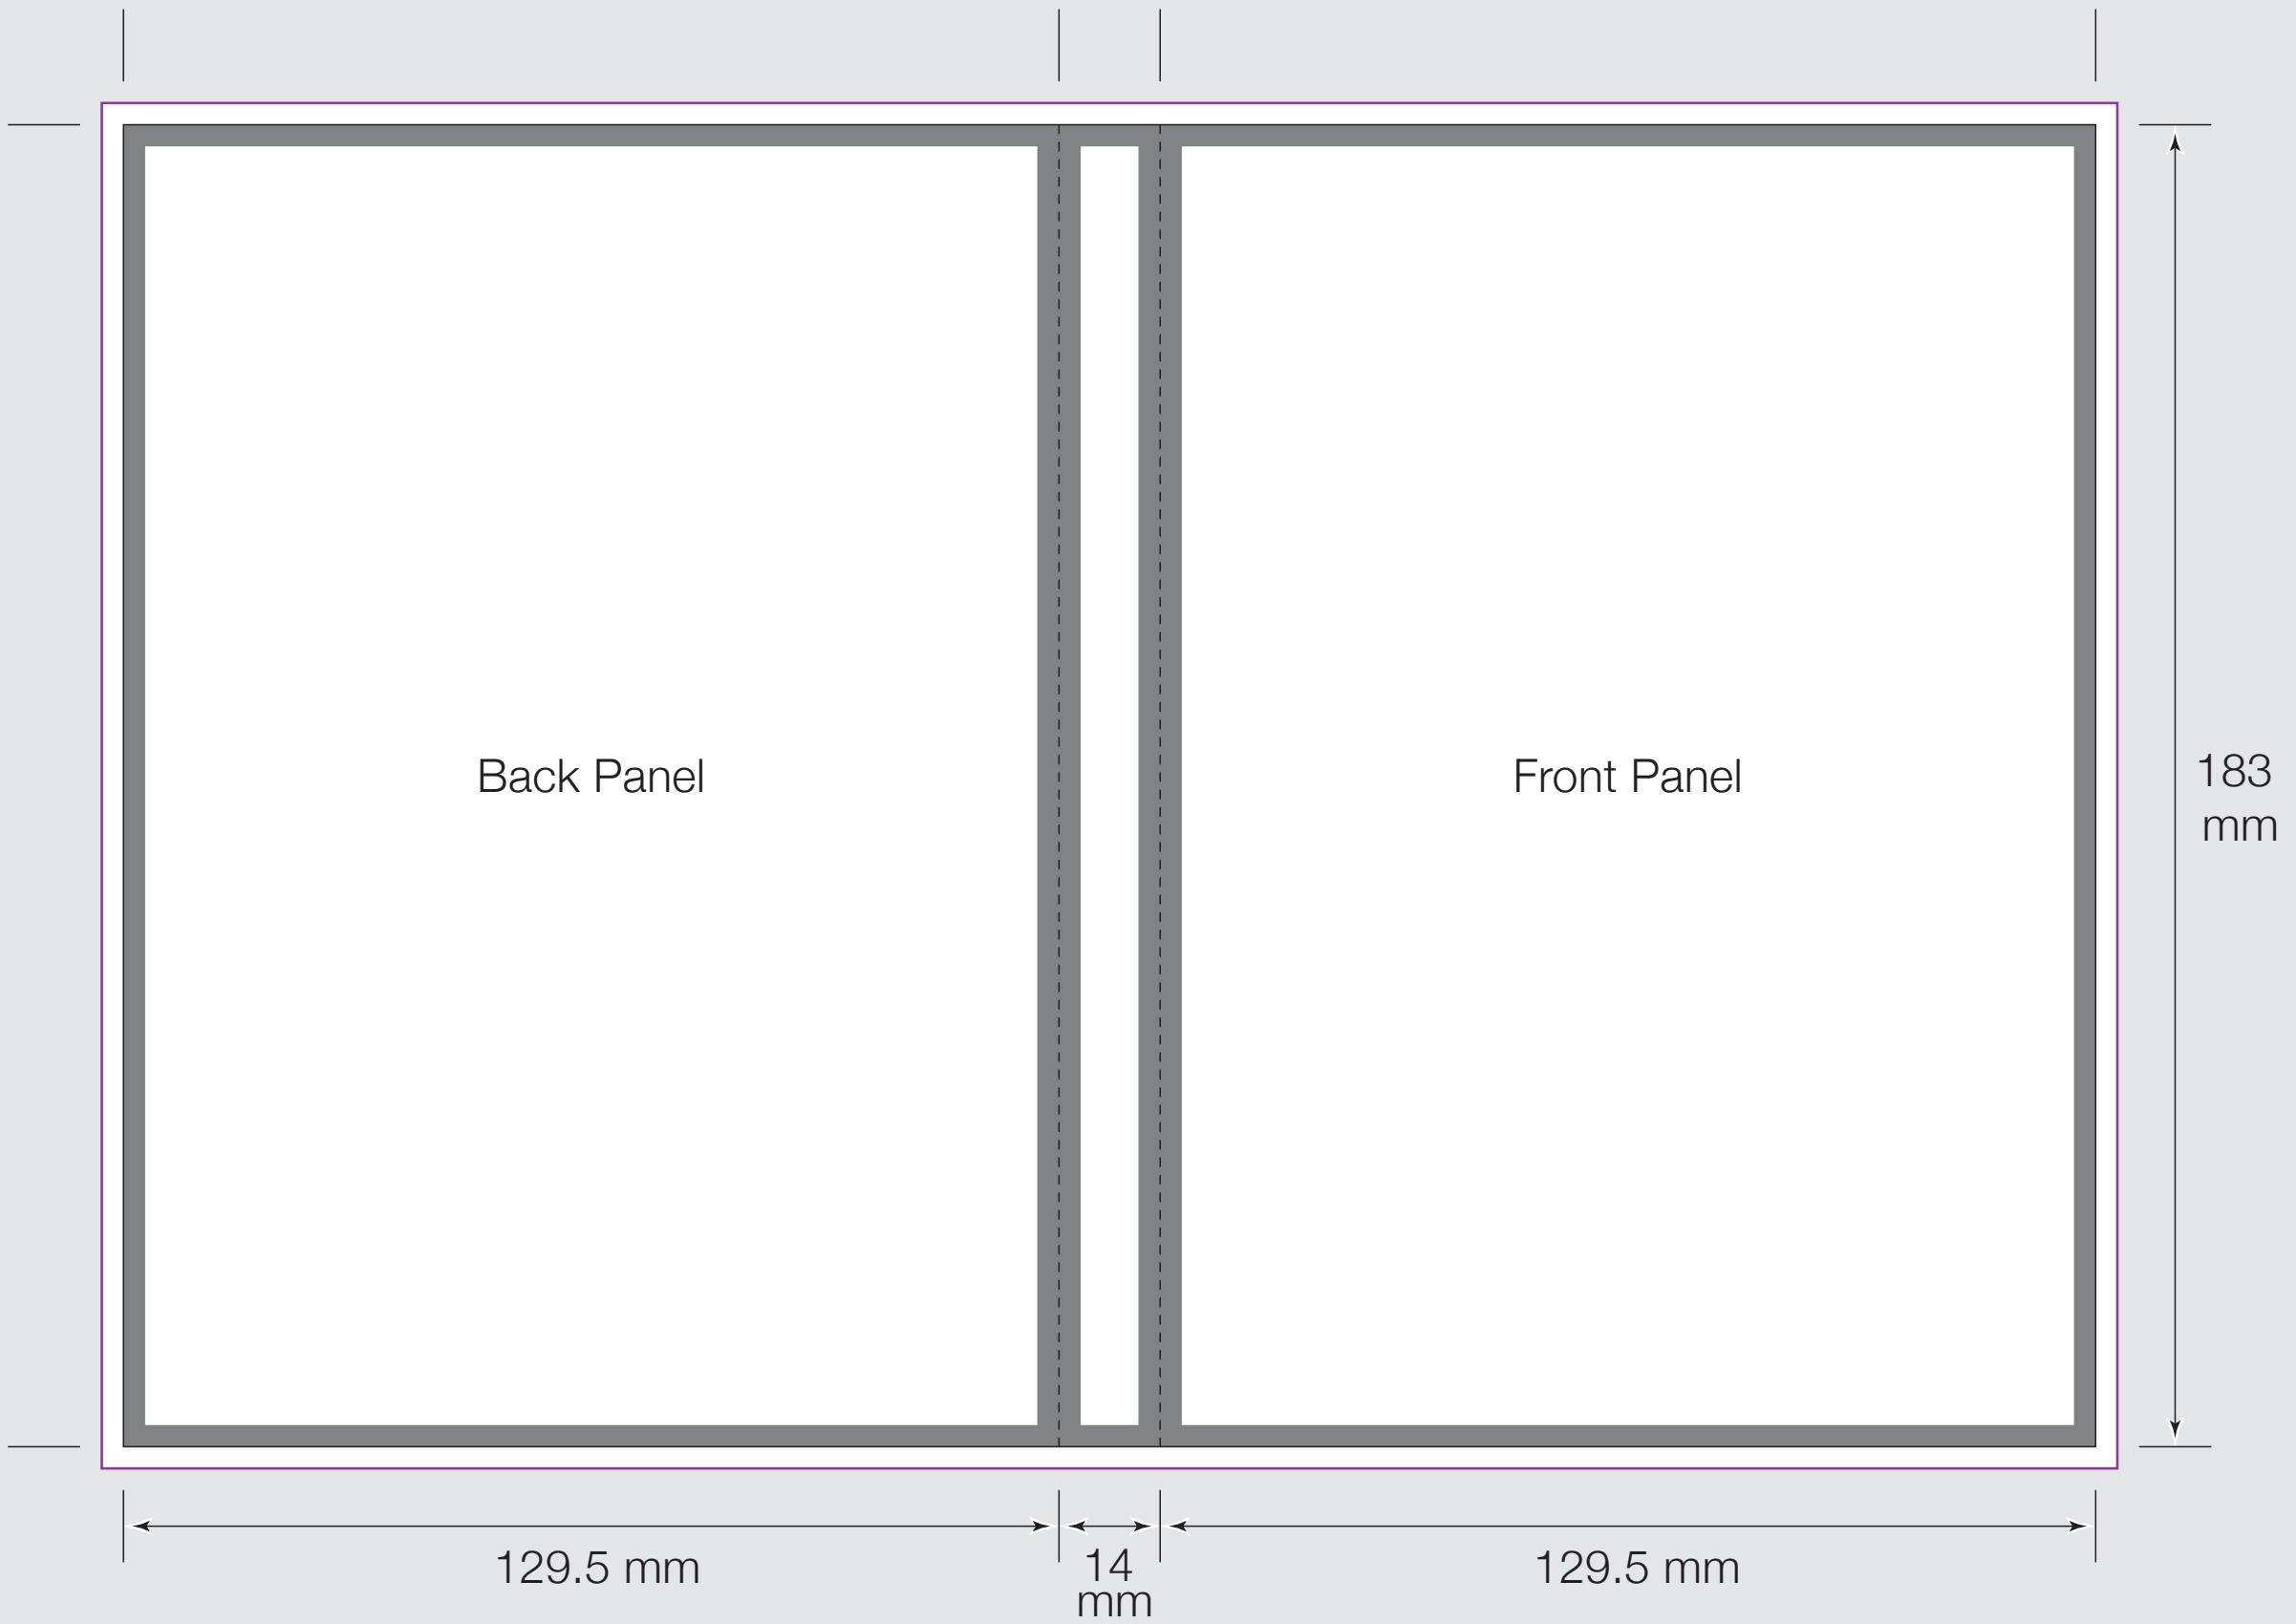

Digital Video Disc Wrap

Back Panel

Front Panel

183 mm

129.5 mm

14 mm

129.5 mm

Key:

- Safety Area 
- Bleed 
- Trim 
- Fold 