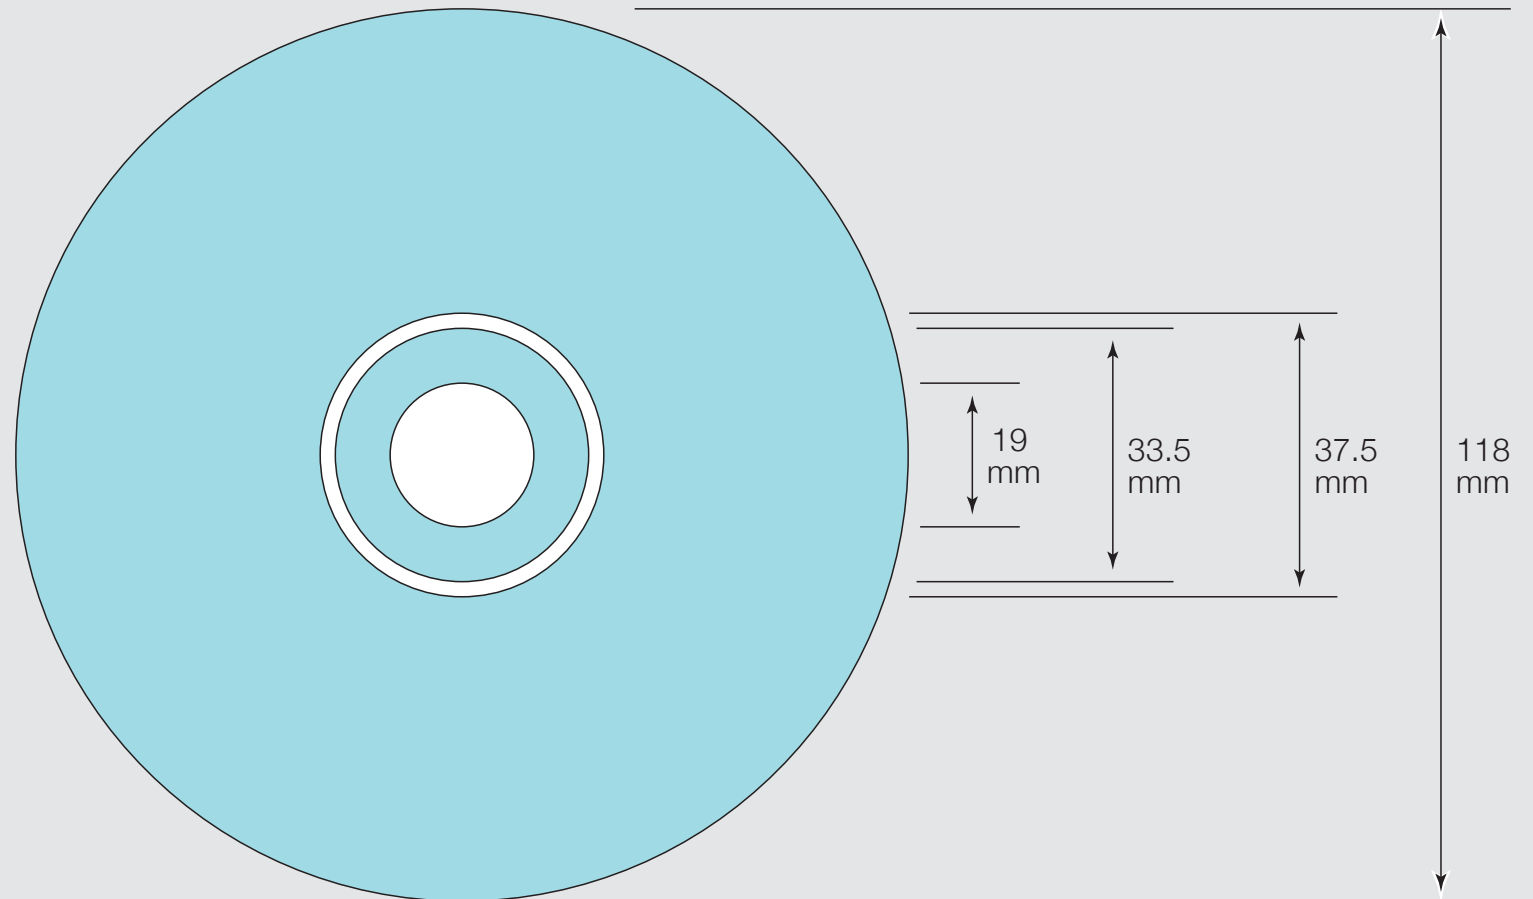

DVD Onbody: Replicated (Option 3)

Use this template if you would like to print to the centre of the disc.

Please delete blue layer. To show printable area only.