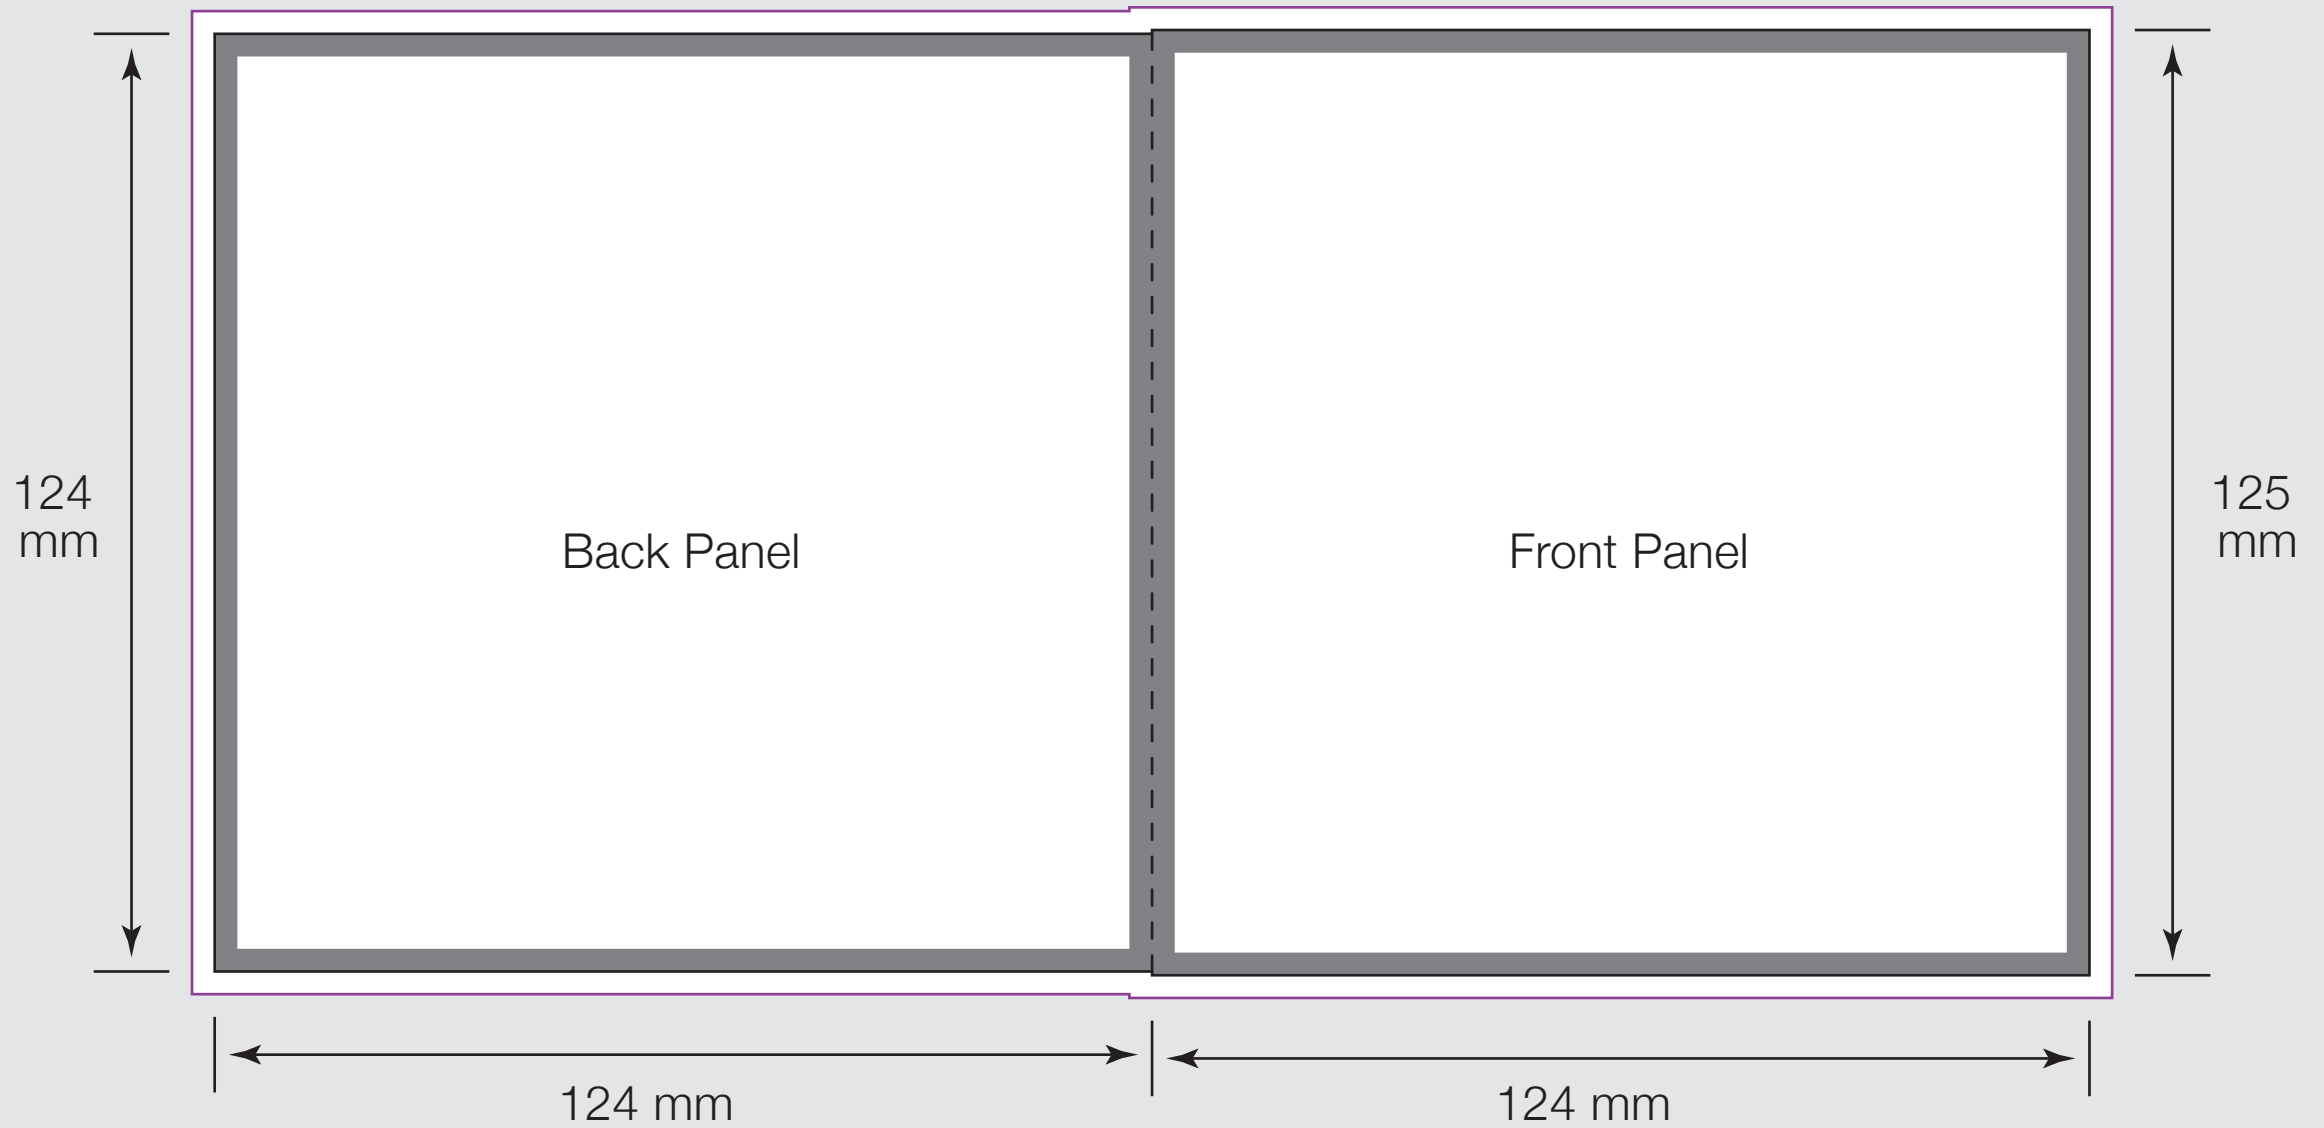

DVD Cardwallet

Key:	
Safety Area	
Bleed	
Trim	
Fold	