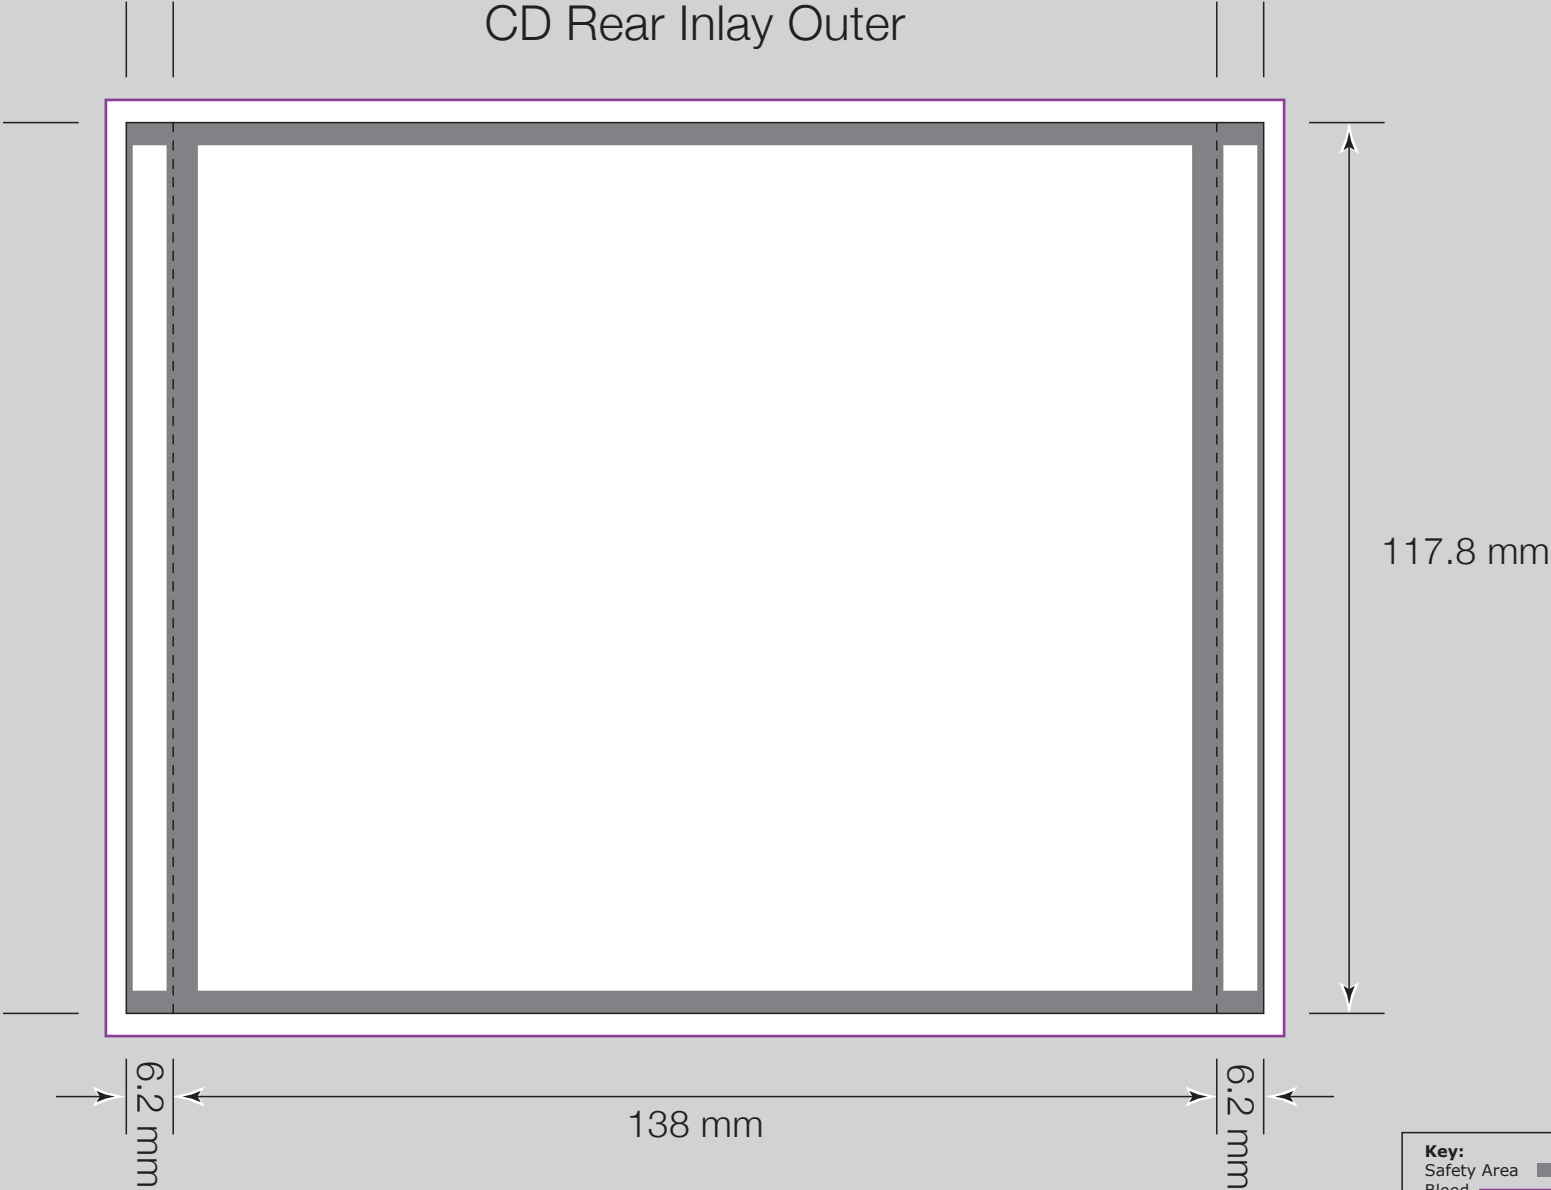

CD Rear Inlay Outer

Key:
Safety Area 
Bleed 
Trim 
Fold 