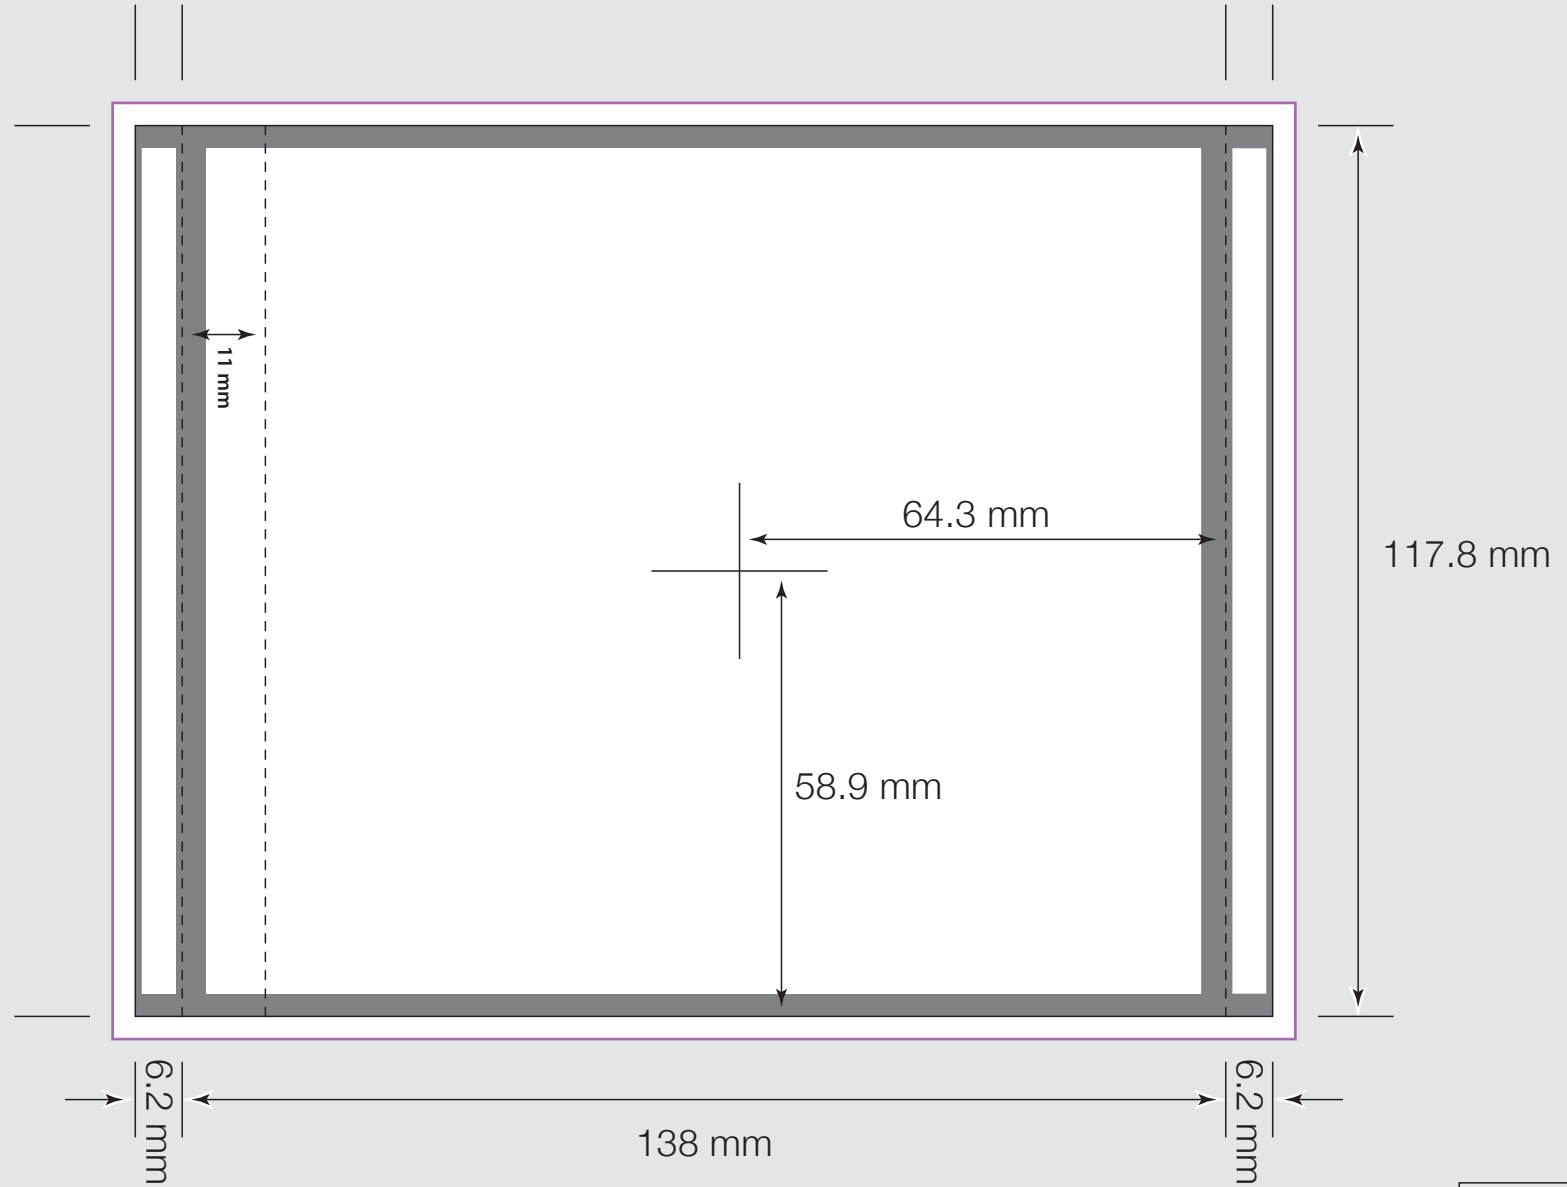

CD Rear Inlay (Reverse)

Key:	
Safety Area	█
Bleed	—
Trim	—
Fold	- - - -