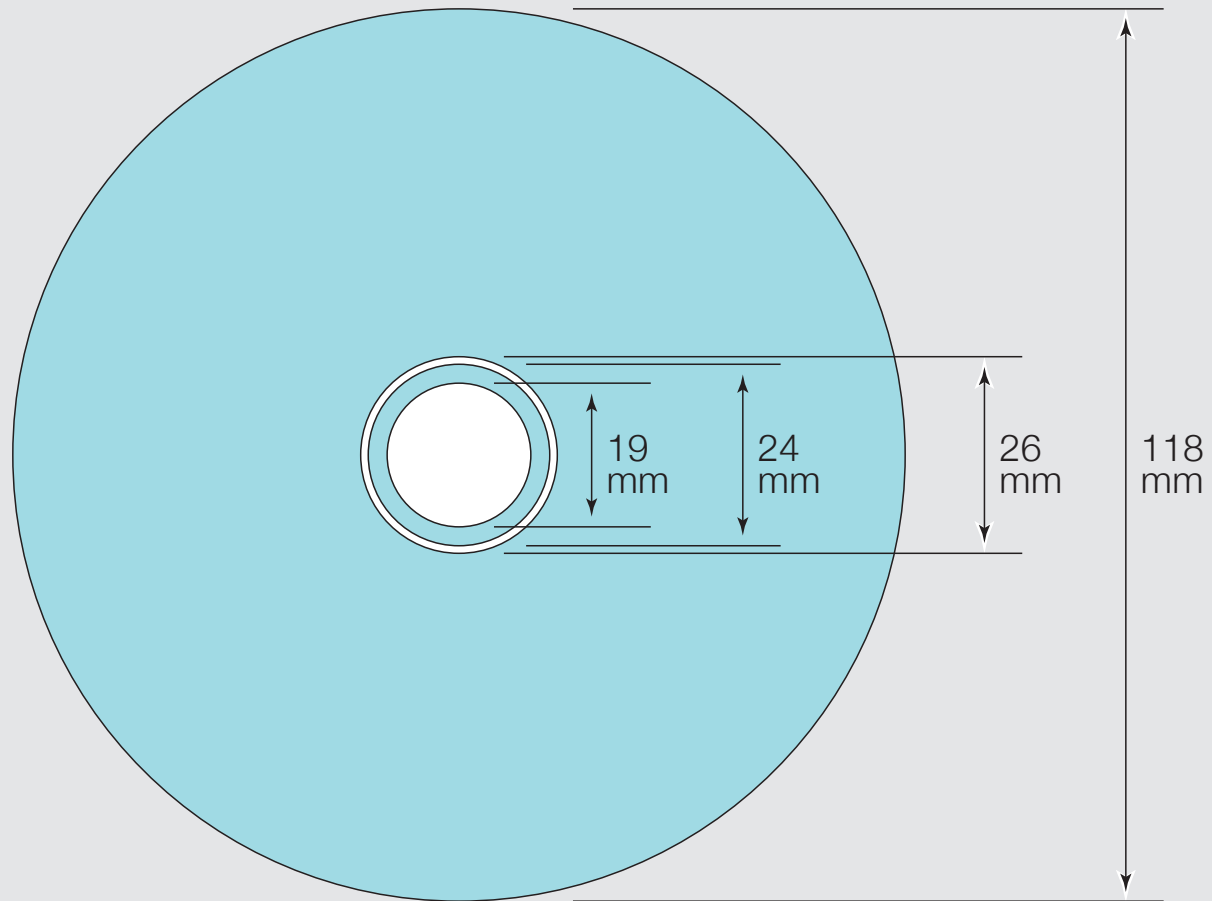

CD Onbody: Replicated (Option 3)

Use this template if you would like to print to the centre of the disc.

The Blue Area Represents Printable Area Only. Please Remove.