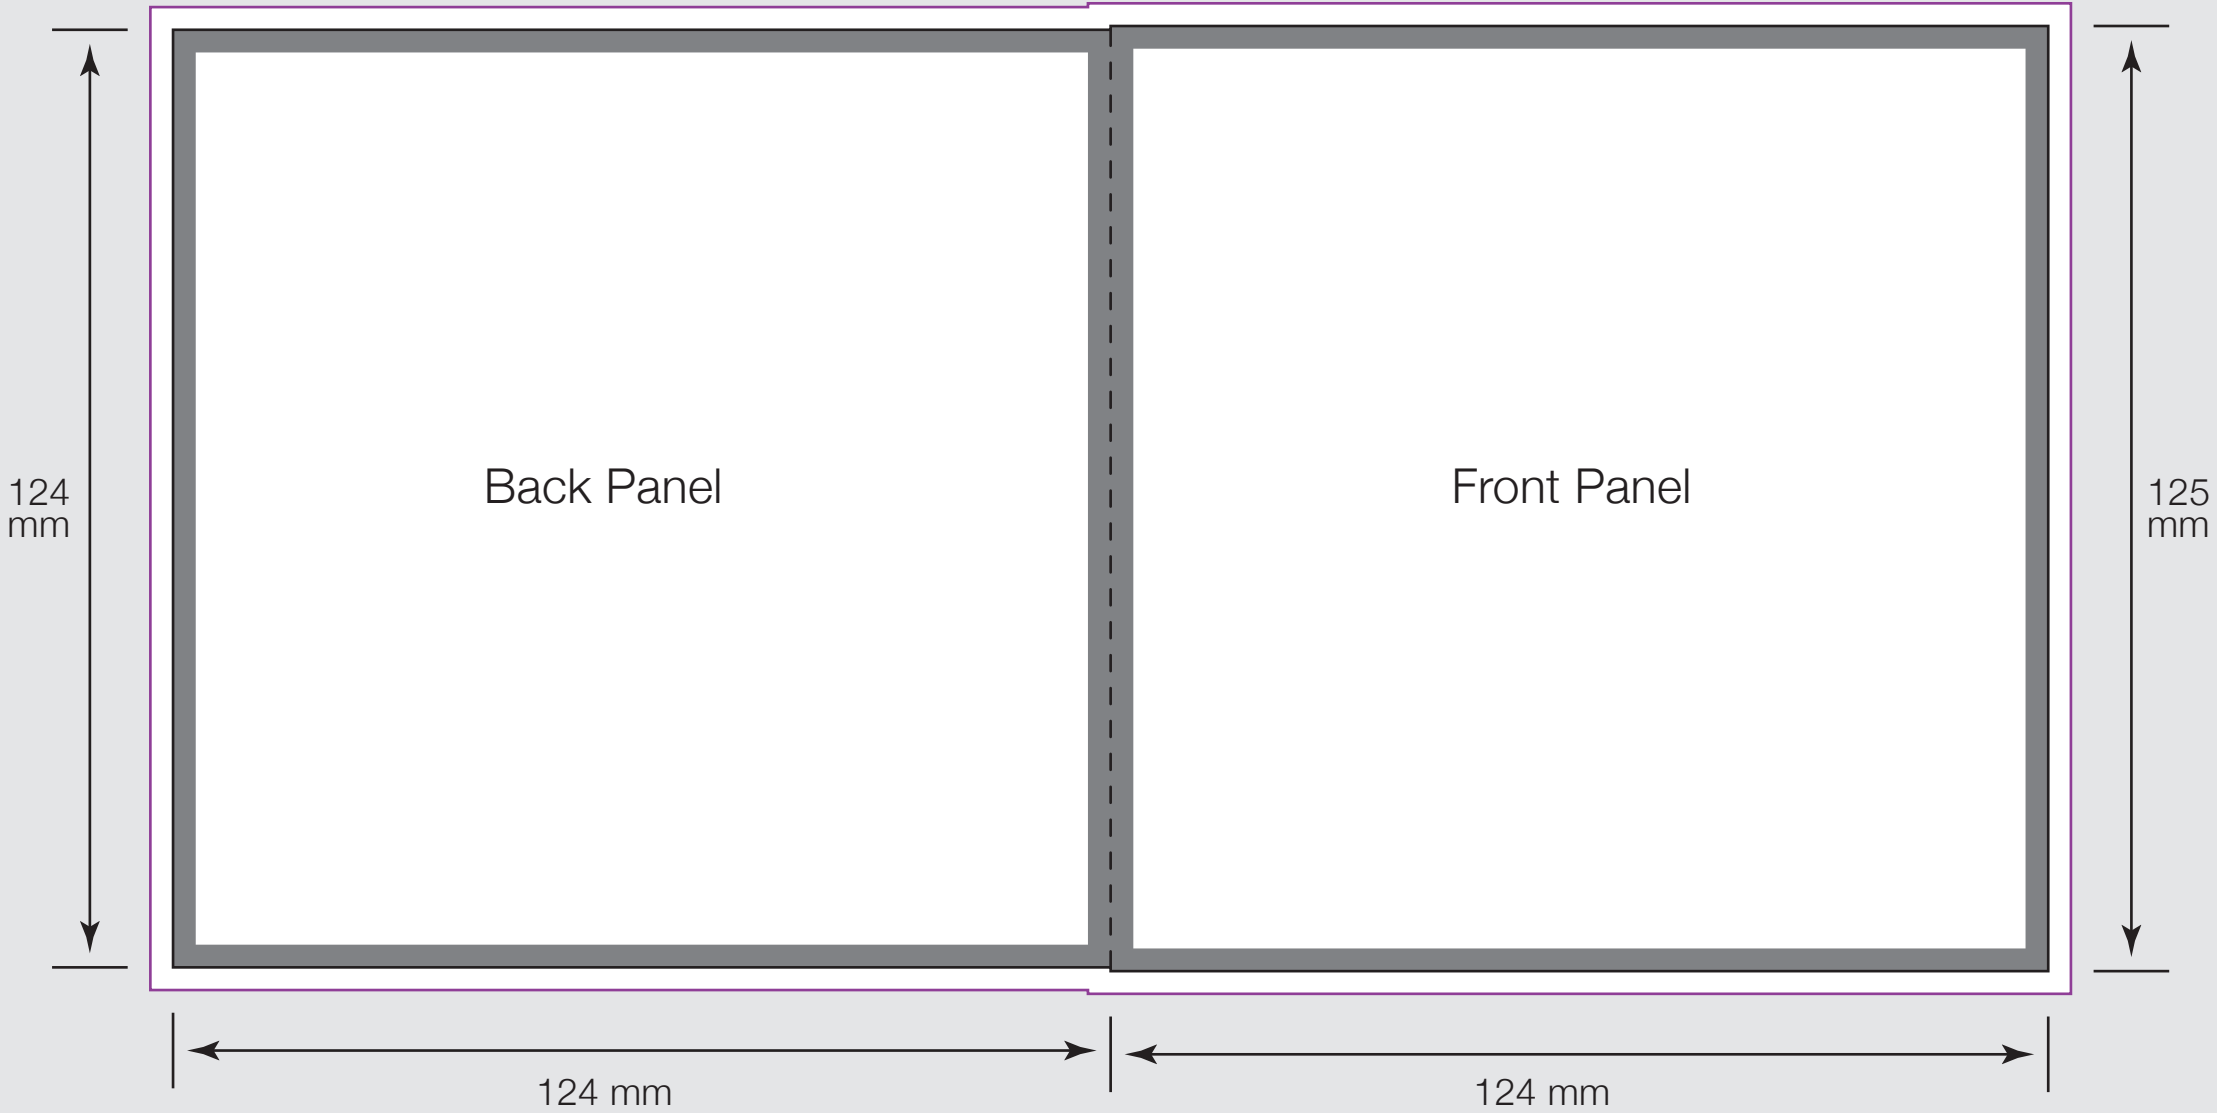

CD Cardwallet

Key:
Safety Area 
Bleed 
Trim 
Fold 