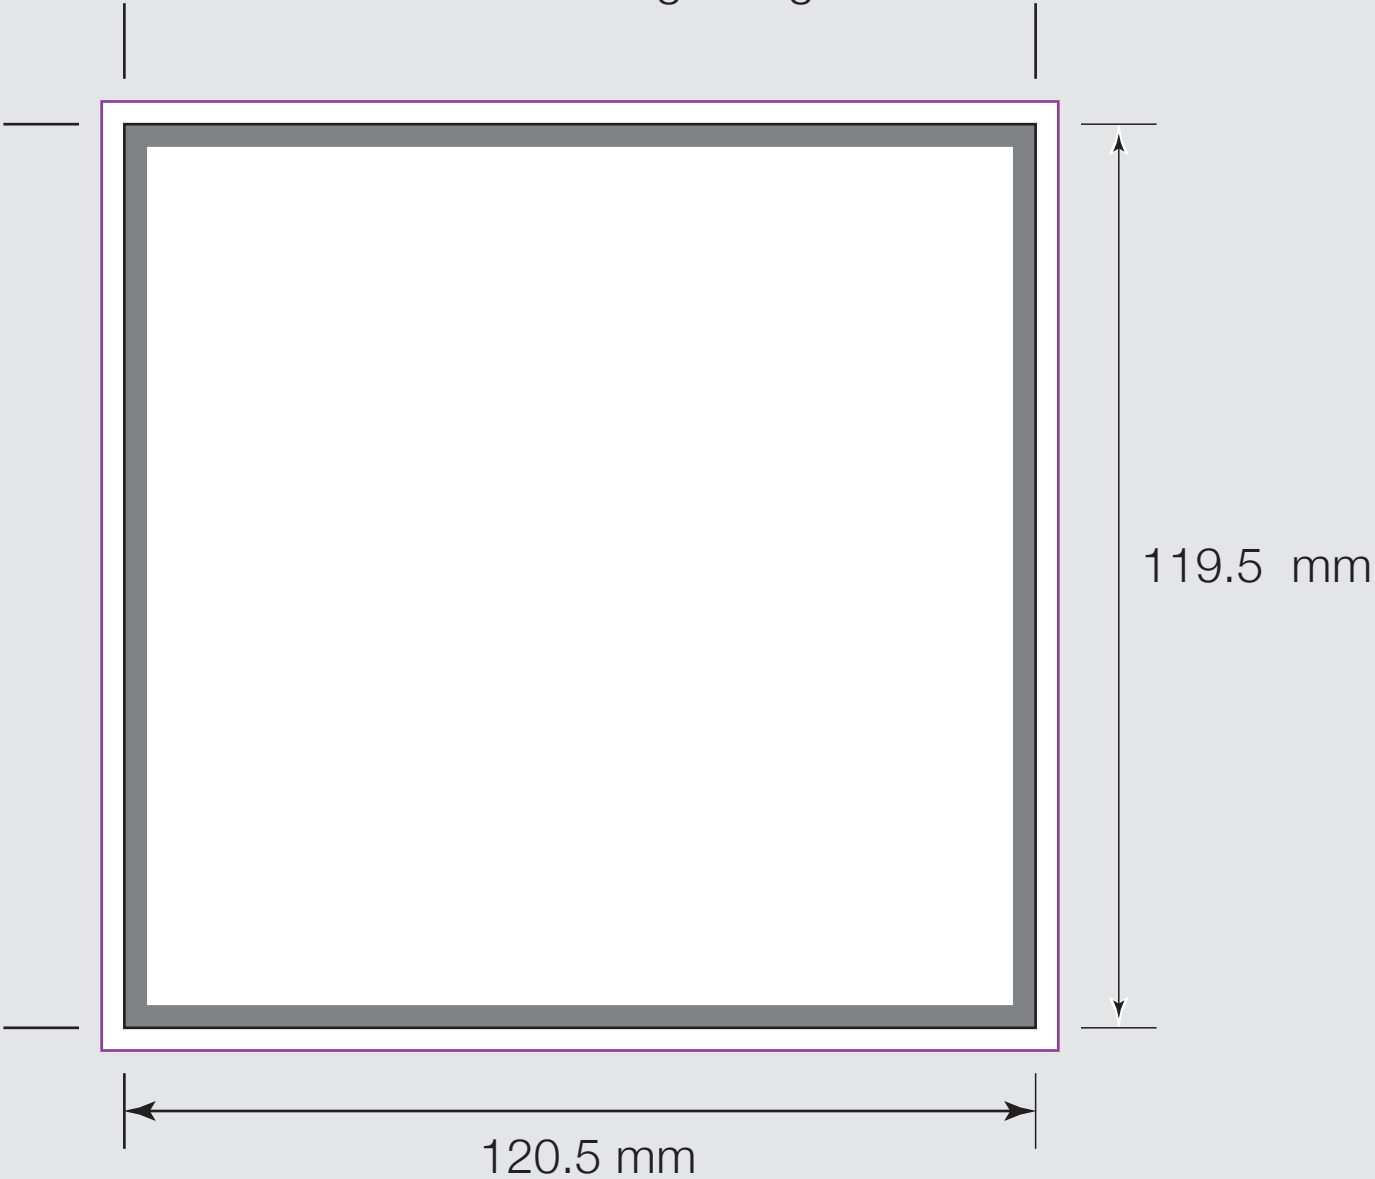

CD Booklet: Single Page

**Key:**  
Safety Area   
Bleed   
Trim   
Fold 